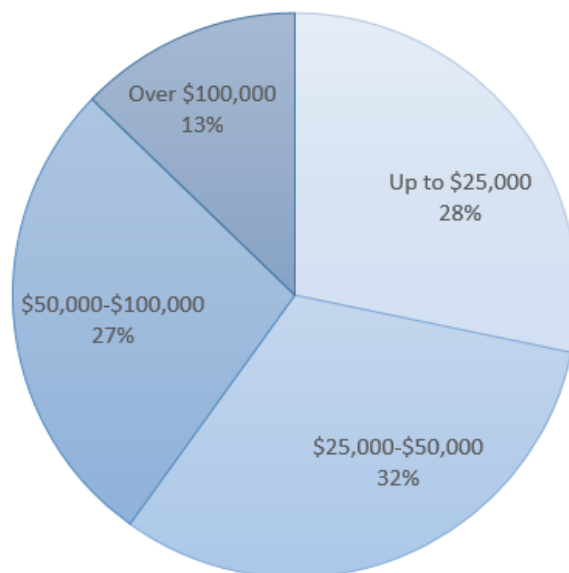

Jefferson Park

Community Facts

Jefferson Park has:

27,264 total residents

10,255 households

3,914 renter households

Annual Income Levels for Current Jefferson Park Renters

877 veterans and **123** with a service connected disability.

2,820 residents with disabilities live in Jefferson Park **yet** —

93% of housing units in Jefferson Park were built before 1990—and before the passage of the Americans with Disabilities Act guidelines.

Demand for rental housing in Jefferson Park is on the rise, yet production of housing isn't keeping pace—**only 134 new housing units have been added since 2010.**

43% — nearly half — of Jefferson Park residents pay more than 30% of their income for housing and housing costs are increasing.